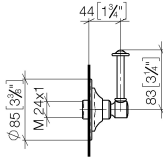

MADISON

ST 060 300 2371

ST 060 300 2371

- rotary diverter
- rosette Ø 85 mm

ST 060 300 2371

mm [inches]

Codes & Standards

ADA

Certificates

LGA_28456.

Spare parts list

No.	Item Number	Name	Quantity used	Delivery time
1	90 27 97 007 00-06	cover	1	10
2	09 23 10 125-00	nut	1	10
3	90 14 10 063 00 90	seal	1	2
4	09 27 37 101-06	rosette	1	10
5	09 30 30 069 90	screw	1	2
6	09 30 11 194 90	disc	1	2
7	09 18 30 007-06	sleeve	1	-
Spare part can no longer be ordered, please order the replacement item				
8	90 28 10 030 00 90	ring	1	2
9	09 12 12 064-06	base	1	-
Spare part can no longer be ordered, please order the replacement item				
10	90 14 15 021 00 90	ring	1	2
11	09 21 02 160-06	cover	1	10
12	09 20 37 101-06	handle	1	10
13	09 20 37 001-06	handle	1	10
14	09 28 22 013 90	pipe	1	2
15	11 170 370-06	MADISON Lever insert - Brushed Platinum	1	10
16	09 30 30 062-06	screw	1	10